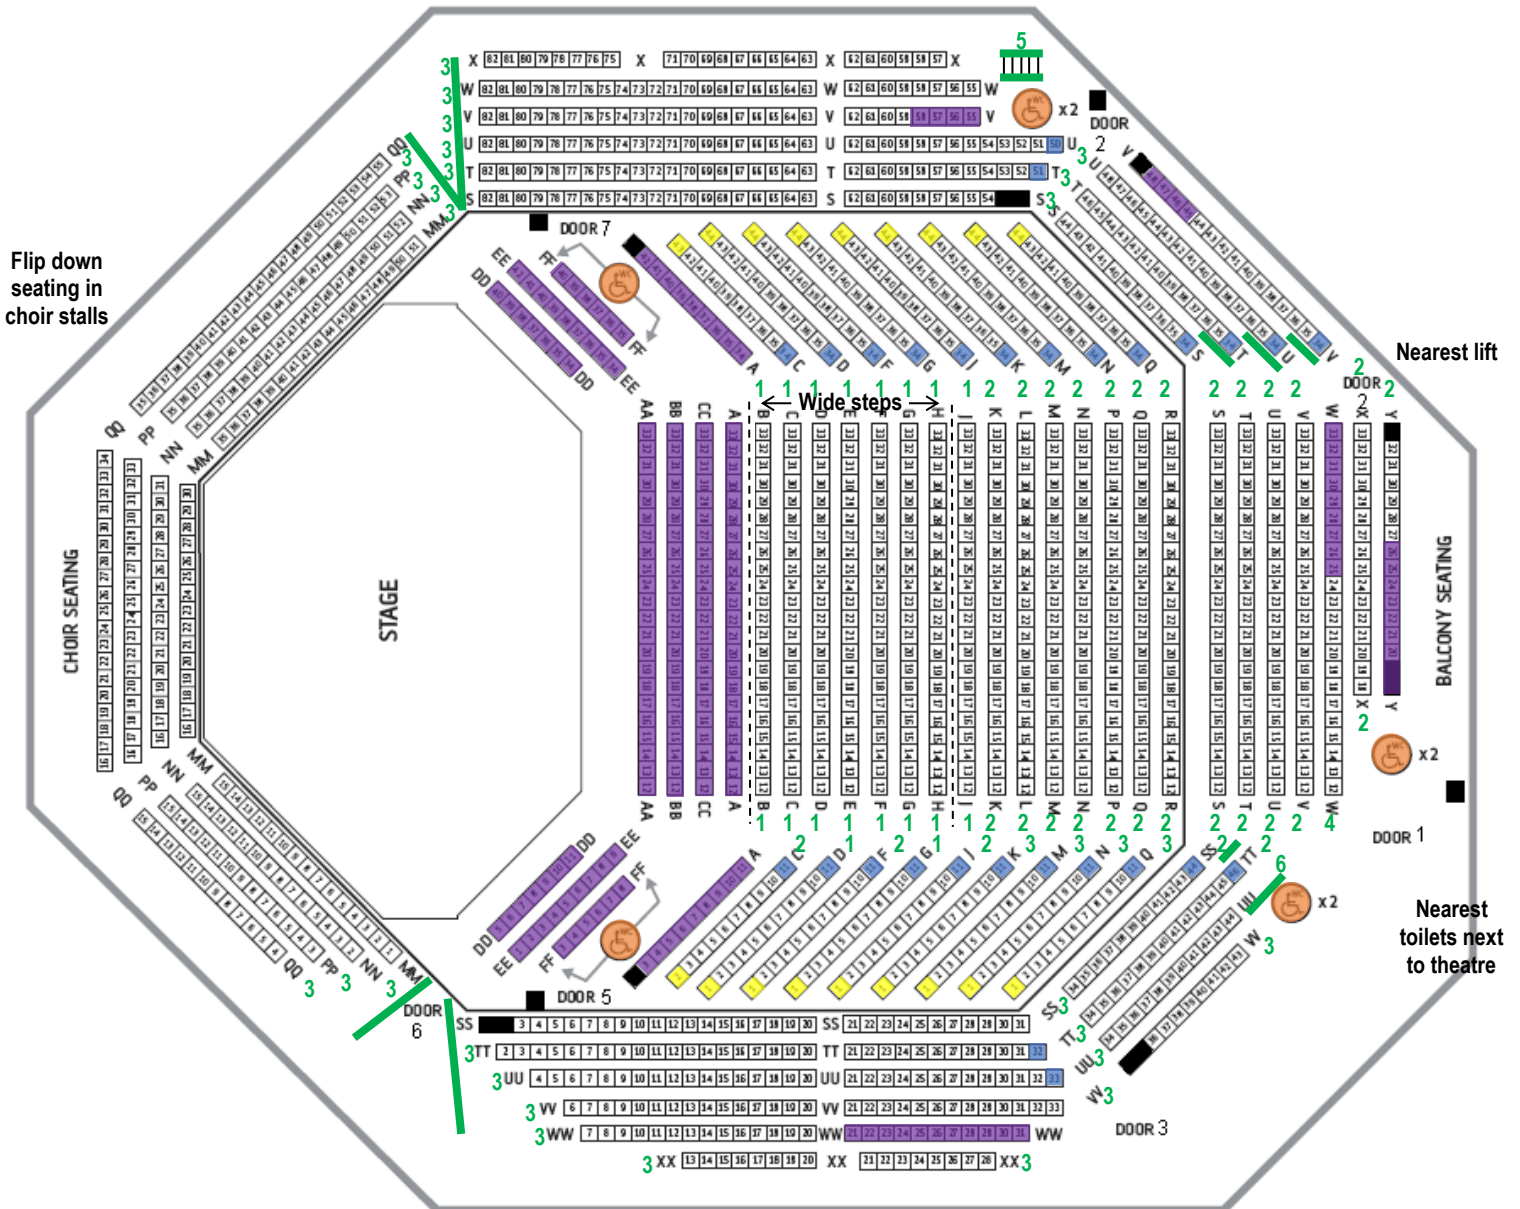

Butterworth Hall

-  Steward's Seat
-  Good Leg room
-  Wheelchair Spaces
-  Flat floor access
- H** House seats
-  Seats next to a wall
-  Handrail

1/2/3 – Number of steps between rows